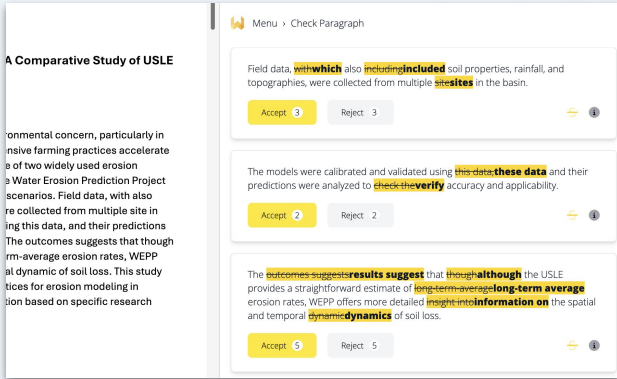

Writefull for Word

Merging trusted, high-quality language feedback with an expanded suite of writing features*, the new Writefull for Word is more powerful than ever.

Write and copy edit with ease

Features: Check paragraph | Check document

Writefull's signature language feedback, tailored to academic writing, is now even more accessible through an improved interface. Edits can be accepted individually or by sentence, blocked for future occurrence, and viewed with or without Track Changes.

Boost writing style and clarity

Features: Make punchy/academic/concise | Paraphrase | Split/Join/Shorten sentences

Going beyond language revision, these features instantly make selected passages more punchy, academic, or concise, or split, join, or shorten sentences. Paired with an enhanced Paraphraser!